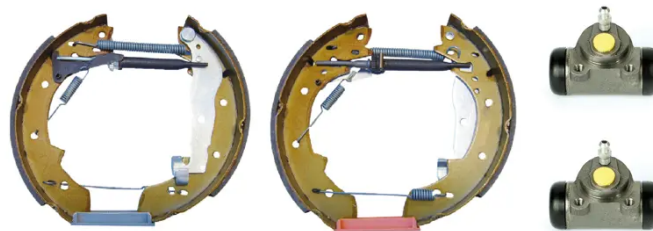

SHOE KIT K 68 053

The K 68 053 shoe kit is synonymous with reliability

The Brembo Kit & Fit is the ideal solution for the maintenance of drum brakes: everything you need for quick and efficient servicing is supplied in a single pre-assembled package, all with guaranteed Brembo quality. The kit contains all the components necessary for drum brake maintenance: shoes, brake wheel cylinders, springs, lubricant, and fixing kit.

- ✓ OE-equivalent
- ✓ Brembo quality
- ✓ ECE-R90 certificate
- ✓ Safety
- ✓ Durability
- ✓ Quick assembly
- ✓ With accessories
- ✓ Pre-Assembled Kit

Technical specifications

| | | |
|----------------|---------------------------|------------------|
| EAN code | Axle | Diameter |
| 8020584076866 | Rear | 229 mm |
| Width | Master cylinder diameter | Type of assembly |
| 42 mm | 22 mm | Pre-assembled |
| Braking system | Brake proportioning valve | |
| Lucas | | |