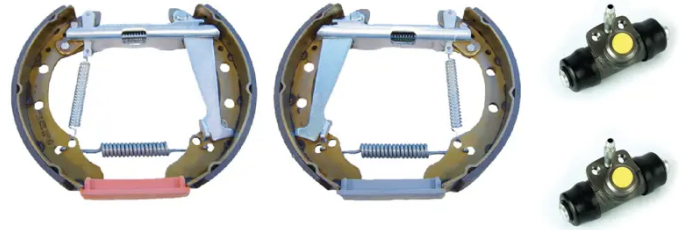

SHOE KIT K 85 023

The K 85 023 shoe kit is synonymous with reliability

The Brembo Kit & Fit is the ideal solution for the maintenance of drum brakes: everything you need for quick and efficient servicing is supplied in a single pre-assembled package, all with guaranteed Brembo quality. The kit contains all the components necessary for drum brake maintenance: shoes, brake wheel cylinders, springs, lubricant, and fixing kit.

- ✓ OE-equivalent
- ✓ Brembo quality
- ✓ ECE-R90 certificate
- ✓ Safety
- ✓ Durability
- ✓ Quick assembly
- ✓ With accessories
- ✓ Pre-Assembled Kit

Technical specifications

EAN code	Axle	Diameter
8020584077146	Rear	200 mm
Width	Master cylinder diameter	Type of assembly
40 mm	19 mm	Pre-assembled
Braking system	Brake proportioning valve	
VAG	Manual	