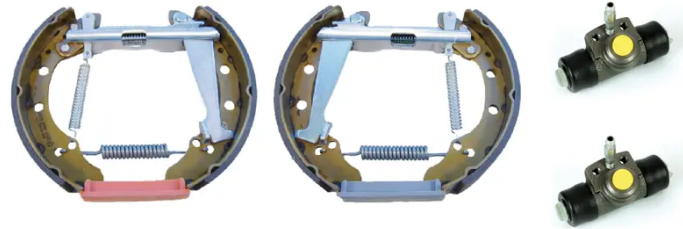

SHOE KIT K 85 036

The K 85 036 shoe kit is synonymous with reliability

The Brembo Kit & Fit is the ideal solution for the maintenance of drum brakes: everything you need for quick and efficient servicing is supplied in a single pre-assembled package, all with guaranteed Brembo quality. The kit contains all the components necessary for drum brake maintenance: shoes, brake wheel cylinders, springs, lubricant, and fixing kit.

- ✓ OE-equivalent
- ✓ Brembo quality
- ✓ ECE-R90 certificate
- ✓ Safety
- ✓ Durability
- ✓ Quick assembly
- ✓ With accessories
- ✓ Pre-Assembled Kit

Technical specifications

EAN code	Axle	Diameter
8020584077160	Rear	200 mm
Width	Master cylinder diameter	Type of assembly
40 mm	17 mm	Pre-assembled
Braking system	Brake proportioning valve	
VAG	Manual	