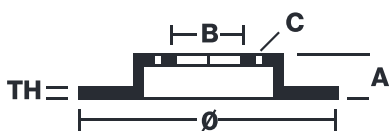

BRAKE DISC XTRA

08.5178.3X

The 08.5178.3X Xtra brake disc is synonymous with reliability

The Brembo Xtra brake disc features holes on the braking surface. The holes are designed to improve the cooling of the braking system, to generate greater fading resistance and grip in the initial stages of braking. The sports look is also enhanced by the presence of the UV paint.

- ✓ Brembo quality
- ✓ ECE-R90 certificate
- ✓ Performance
- ✓ Sports driving
- ✓ Sporty look
- ✓ Anti-corrosion
- ✓ Fastening screws

Technical specifications

EAN code
8020584215234

Axle
Rear

Diameter \varnothing
278 mm

Thickness (TH)
9 mm

Height (A)
55 mm

Number of holes (C)
5

Brake disc type
Solid

Centering (B)
67 mm

Min. thickness
7,6 mm

Tightening torque
110 Nm

		08.5178.3X	
AP	14845 X		
DIMENSION	278 x 9 mm		
MIN TH	7,6 mm		
MAX DIA.	165 mm		
BALANCING	GUARANTEED		
MATERIAL	SUB-GROUP 1		
WEIGHT	3,8 kg		
EII	90R 02001202/25383		
INSIDE THE BOX	105.5732.95		
08.5178.3X			
		<small>DATE : 14/04/2016 VERSION : 01</small>	