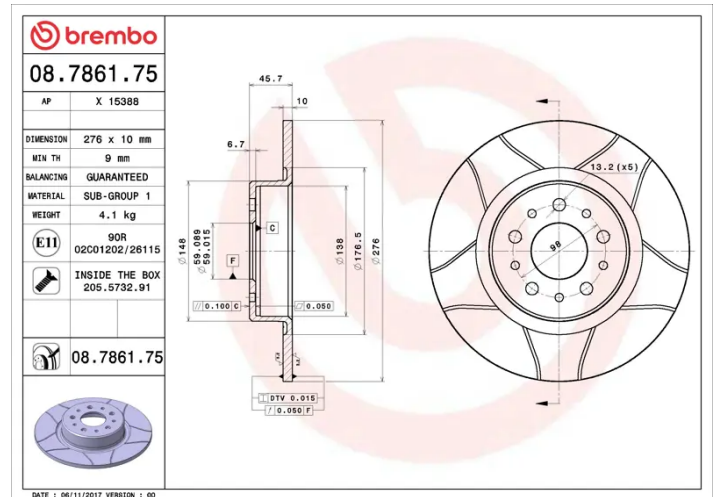

- ✓ Brembo quality
- ✓ ECE-R90 certificate
- ✓ Performance
- ✓ Sports driving
- ✓ Sporty look
- ✓ Anti-corrosion
- ✓ Fastening screws

Technical specifications

EAN code
8020584014967

Axle
Rear

Diameter \varnothing
276 mm

Thickness (TH)
10 mm

Height (A)
46 mm

Number of holes (C)
5

Brake disc type
Solid

Centering (B)
59 mm

Min. thickness
9 mm

Tightening torque
98 Nm

COMPATIBLE VEHICLES