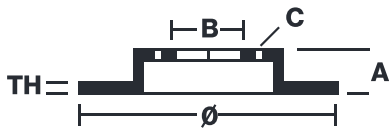

BRAKE DISC MAX

08.7861.75

The 08.7861.75 Max brake disc is synonymous with reliability

The Brembo Max brake disc features grooves on the braking surface. The special shape of the grooves generates greater fading resistance and constant renewal of friction material, quickly restoring optimum braking conditions. The UV paint completes the sporty look.

- ✓ Brembo quality
- ✓ ECE-R90 certificate
- ✓ Performance
- ✓ Sports driving
- ✓ Sporty look
- ✓ Anti-corrosion
- ✓ Fastening screws

Technical specifications

EAN code
8020584014967

Axle
Rear

Diameter \varnothing
276 mm