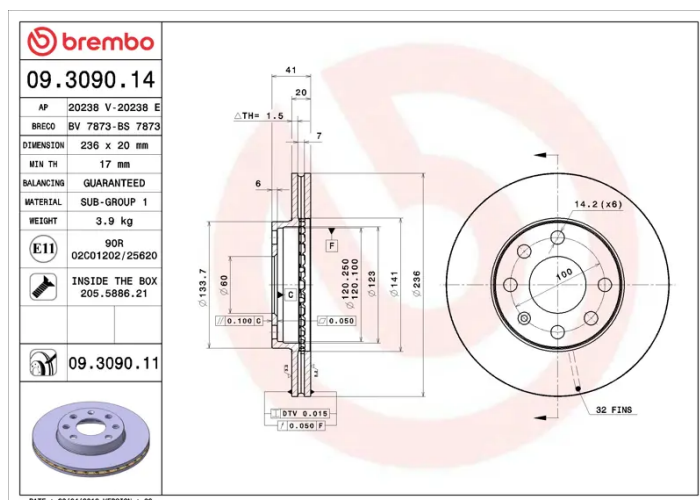

### Technical specifications

EAN code  
**8020584013038**

Axle  
**Front**

Diameter  $\varnothing$   
**236 mm**

Thickness (TH)  
**20 mm**

Height (A)  
**41 mm**

Number of holes (C)  
**4**

Brake disc type  
**Ventilated**

Centering (B)  
**60 mm**

Min. thickness  
**17 mm**

Tightening torque  
**120 Nm**

COMPATIBLE VEHICLES