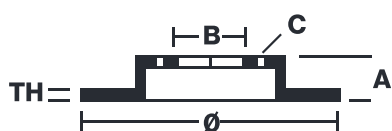

### Technical specifications

EAN code  
**8020584012109**

Axle  
**Front**

Diameter  $\varnothing$   
**280 mm**

Thickness (TH)  
**26 mm**

Height (A)  
**50 mm**

Number of holes (C)  
**5**

Brake disc type  
**Ventilated**