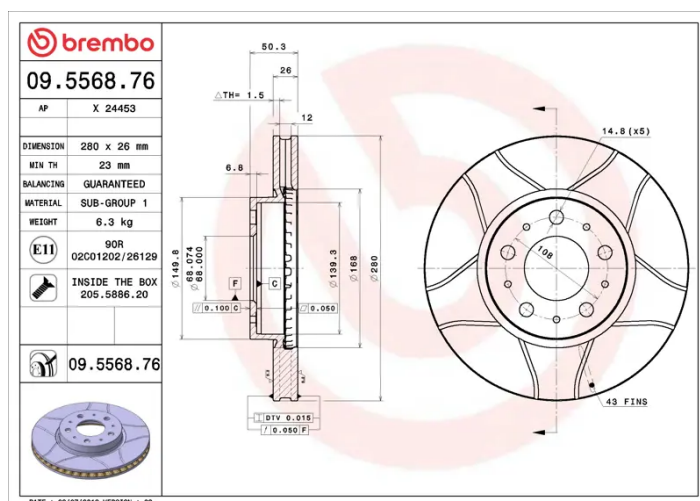

### Technical specifications

EAN code  
**8020584012109**

Axle  
**Front**

Diameter  $\varnothing$   
**280 mm**

Thickness (TH)  
**26 mm**

Height (A)  
**50 mm**

Number of holes (C)  
**5**

Brake disc type  
**Ventilated**

Centering (B)  
**68 mm**

Min. thickness  
**23 mm**

Tightening torque  
**110 Nm**

COMPATIBLE VEHICLES