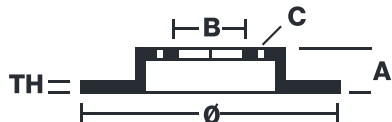

BRAKE DISC SPORT

09.7012.1S

Sport brake disc 09.7012.1S belongs to Brembo Cool Line

The Sport brake disc features TY3 grooves and the Brembo logo on the braking surface. These features provide an improved pedal feeling, more braking grip and greater fading resistance for better performance.

- ✓ Brembo quality
- ✓ ECE-R90 certificate
- ✓ Performance
- ✓ Sports driving
- ✓ Sporty look
- ✓ High carbon
- ✓ Fastening screws
- ✓ Fading resistance

Technical specifications

EAN code	Axle	Diameter Ø
8020584343043	Front	280 mm
Thickness (TH)	Height (A)	Number of holes (C)
22 mm	37 mm	5
Brake disc type	Centering (B)	Min. thickness
Ventilated	65 mm	19 mm