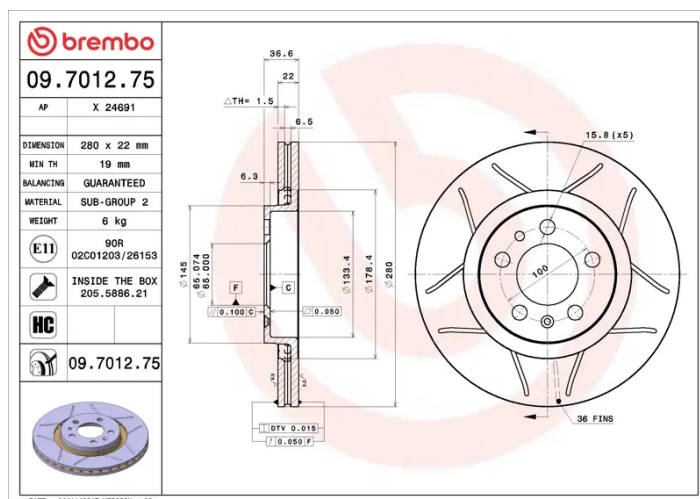

- ✓ Brembo quality
- ✓ ECE-R90 certificate
- ✓ Performance
- ✓ Sports driving
- ✓ Sporty look
- ✓ High carbon
- ✓ Anti-corrosion
- ✓ Fastening screws

Technical specifications

EAN code
8020584011447

Axle
Front

Diameter \varnothing
280 mm

Thickness (TH)
22 mm

Height (A)
37 mm

Number of holes (C)
5

Brake disc type
Ventilated

Centering (B)
65 mm

Min. thickness
19 mm

Tightening torque
120 Nm