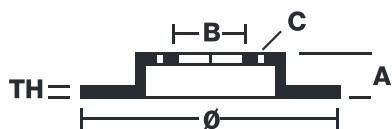

## 09.9574.4X

The 09.9574.4X Xtra brake disc is synonymous with reliability

The Brembo Xtra brake disc features holes on the braking surface. The holes are designed to improve the cooling of the braking system, to generate greater fading resistance and grip in the initial stages of braking. The sports look is also enhanced by the presence of the UV paint.

### Technical specifications

EAN code  
**8020584324493**

Axle  
**Front**

Diameter Ø  
**280 mm**

Thickness (TH)  
**26 mm**

Height (A)  
**47,3 mm**

Number of holes (C)  
**5**

Brake disc type  
**Ventilated**