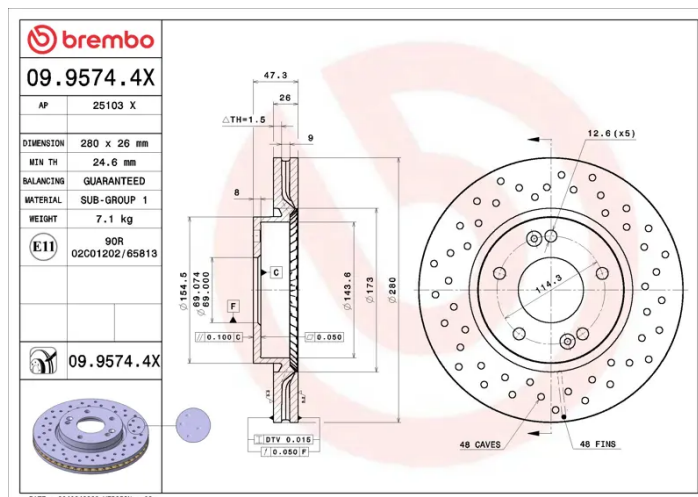

### Technical specifications

EAN code  
**8020584324493**

Axle  
**Front**

Diameter Ø  
**280 mm**

Thickness (TH)  
**26 mm**

Height (A)  
**47,3 mm**

Number of holes (C)  
**5**

Brake disc type  
**Ventilated**

Centering (B)  
**69 mm**

Min. thickness  
**24,6 mm**

COMPATIBLE VEHICLES