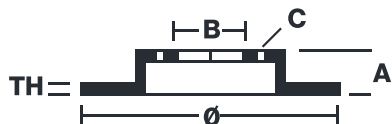

Technical specifications

EAN code -	Axle Front	Diameter Ø 284 mm
Thickness (TH) 22 mm	Height (A) 73 mm	Number of holes (C) 5
Brake disc type Ventilated	Centering (B) 79 mm	Min. thickness 20,4 mm

09.9750.2S

DIMENSION	284 x 22 mm
MIN TH	20.4 mm
BALANCING	GUARANTEED
MATERIAL	SUB-GROUP 2
WEIGHT	6.4 kg
E11	90R 02C01203/77183
INSIDE THE BOX	105.5732.93
HC	
09.9750.2S	

DATE : 04/11/2024 VERSION : 00

COMPATIBLE VEHICLES

COMPATIBLE OE PART NUMBERS