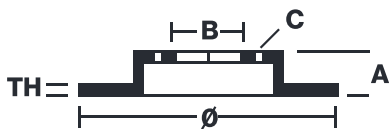

Technical specifications

EAN code	Axle	Diameter Ø
-	Rear	358 mm
Thickness (TH)	Height (A)	Number of holes (C)
28 mm	74 mm	5
Brake disc type	Centering (B)	Min. thickness
Ventilated	85 mm	26 mm

Tightening torque
160 Nm

COMPATIBLE VEHICLES