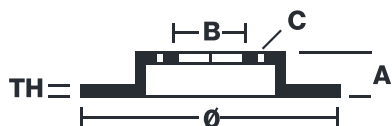

Technical specifications

EAN code 8020584342145	Axle Front	Diameter Ø 332 mm
Thickness (TH) 30 mm	Height (A) 62,2 mm	Number of holes (C) 5
Brake disc type Ventilated	Centering (B) 75 mm	Min. thickness 28,4 mm

Tightening torque
140 Nm

		09.9923.1S	
DIMENSION	332 x 30 mm		
MIN TH	28.4 mm		
BALANCING	GUARANTEED		
MATERIAL	SUB-GROUP 2		
WEIGHT	11.1 kg		
E11	90R 02C01203/77188		
INSIDE THE BOX	105.5732.93		
HC			
	09.9923.1S		
DATE : 11/04/2024 VERSION : 00			

COMPATIBLE VEHICLES