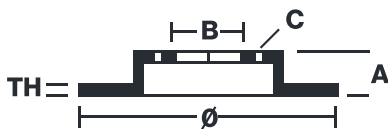

BRAKE DISC SPORT

09.A961.1S

Sport brake disc 09.A961.1S belongs to Brembo Cool Line

The Sport brake disc features TY3 grooves and the Brembo logo on the braking surface. These features provide an improved pedal feeling, more braking grip and greater fading resistance for better performance.

- ✓ Brembo quality
- ✓ ECE-R90 certificate
- ✓ Performance
- ✓ Sports driving
- ✓ Sporty look
- ✓ High carbon
- ✓ PVT ventilation
- ✓ Fastening screws
- ✓ Fading resistance

Technical specifications

EAN code	Axle	Diameter Ø
-	Rear	345 mm
Thickness (TH)	Height (A)	Number of holes (C)
22 mm	54 mm	5
Brake disc type	Centering (B)	Min. thickness
Ventilated	67 mm	19,4 mm