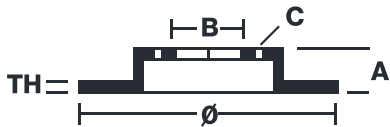

Technical specifications