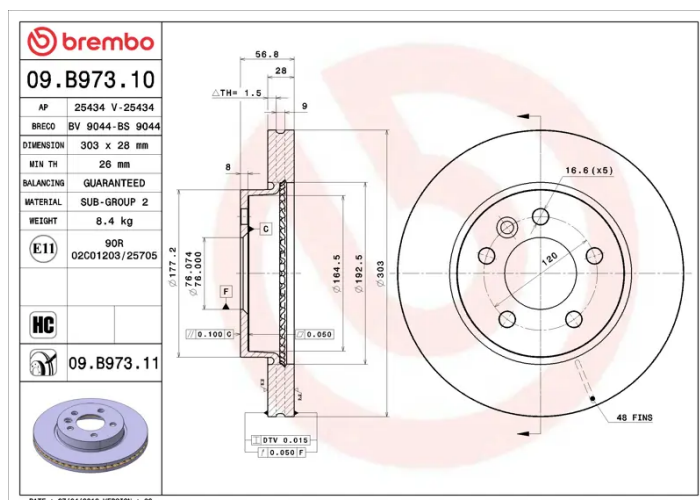

### Technical specifications

EAN code  
**8020584218716**

Axle  
**Front**

Diameter  $\varnothing$   
**303 mm**

Thickness (TH)  
**28 mm**

Height (A)  
**57 mm**

Number of holes (C)  
**5**

Brake disc type  
**Ventilated**

Centering (B)  
**76 mm**

Min. thickness  
**26 mm**

COMPATIBLE VEHICLES