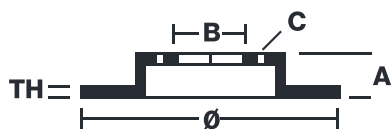

BRAKE DISC SPORT

09.C878.1S

Sport brake disc 09.C878.1S belongs to Brembo Cool Line

The Sport brake disc features TY3 grooves and the Brembo logo on the braking surface. These features provide an improved pedal feeling, more braking grip and greater fading resistance for better performance.

- ✓ Brembo quality
- ✓ ECE-R90 certificate
- ✓ Performance
- ✓ Sports driving
- ✓ Sporty look
- ✓ High carbon
- ✓ PVT ventilation
- ✓ Fastening screws
- ✓ Fading resistance

Technical specifications

EAN code	Axle	Diameter Ø
-	Rear	330 mm
Thickness (TH)	Height (A)	Number of holes (C)
28 mm	75 mm	5
Brake disc type	Centering (B)	Min. thickness
Ventilated	98 mm	26 mm