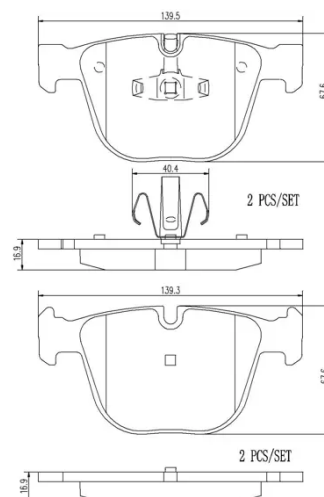

- ✓ OE-equivalent
- ✓ Brembo quality
- ✓ Safety
- ✓ Comfort
- ✓ Durability
- ✓ Dust reduction
- ✓ With accessories

Technical specifications

EAN code 8020584087961	Axle Rear	Thickness 17 mm
Width 139 mm	Height 68 mm	Braking system Teves
Wear indicator Prepared for wear indicator	WVA number 23731,24695	Accessories With accessories With anti-squeal shim With piston clip