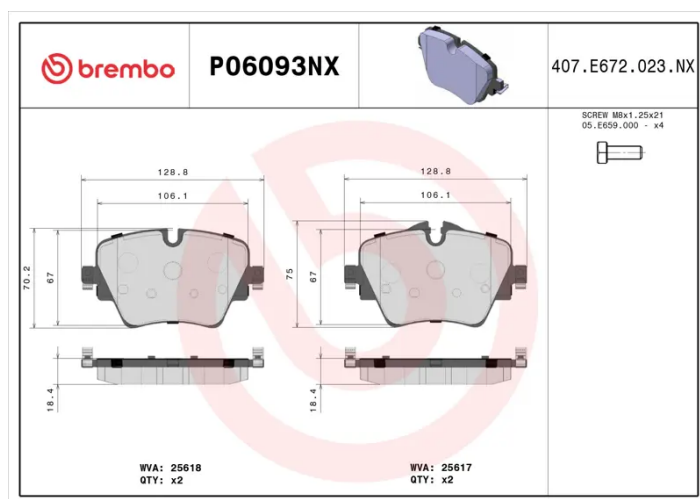

- ✓ Brembo quality
- ✓ ECE-R90 certificate
- ✓ Safety
- ✓ Performance
- ✓ Dust reduction
- ✓ Comfort
- ✓ With accessories

Technical specifications

EAN code
8020584130735

Axle
Front

Thickness
18 mm

Width
129 mm

Height
70 mm

Braking system
Lucas

Wear indicator
Prepared for wear indicator

WVA number
25617,25618

Accessories
**With accessories
With anti-squeal shim
With brake caliper bolts**

COMPATIBLE VEHICLES

COMPATIBLE OE PART NUMBERS