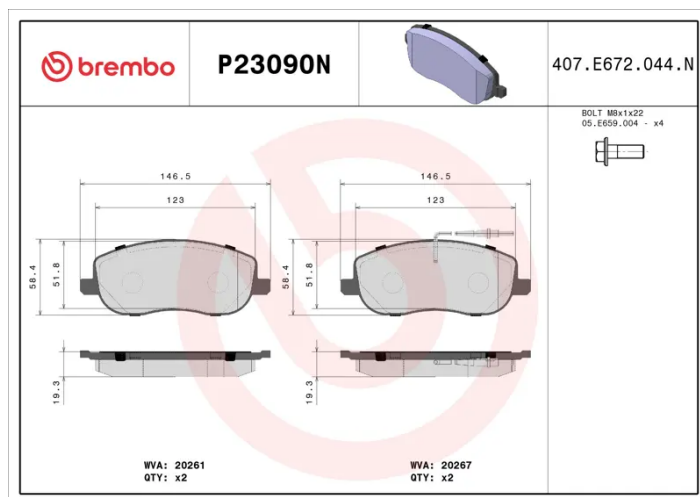

## Technical specifications

EAN code **8020584096901**  
 Axle **Front**  
 Thickness **19 mm**

Width **147 mm**  
 Height **60 mm**

Wear indicator **Electric**  
 WVA number **20261,20267**

Accessories  
**With accessories**  
**With anti-squeal shim**  
**With brake caliper bolts**