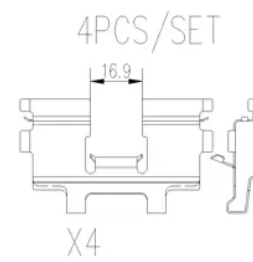

Technical specifications

EAN code
8020584098677

Axle
Front

Thickness
16 mm

Width
109 mm

Height
40 mm

Braking system
Sumitomo

Wear indicator
Without

WVA number
20958

Accessories
With anti-squeal shim

COMPATIBLE VEHICLES