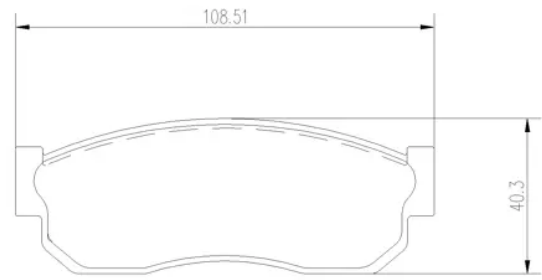

Technical specifications

EAN code
8020584098677

Axle
Front

Thickness
16 mm

Width
109 mm

Height
40 mm

Braking system
Sumitomo

Wear indicator
Without

WVA number
20958

Accessories
With anti-squeal shim

COMPATIBLE VEHICLES