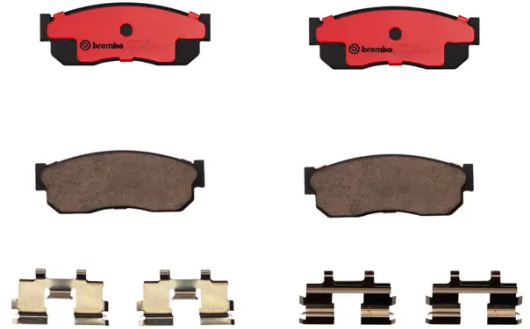

BRAKE PAD PRIME CERAMIC P56011N

The P56011N NAO brake pad is synonymous with reliability

Brembo NAO brake pads stand out for their ultimate braking comfort, reduced friction wear and low dust mission, which makes for cleaner rims and reduced maintenance requirements. The advanced friction material in keeping with the strictest environmental standards is the main distinguishing feature of NAO compounds.

- ✓ OE-equivalent
- ✓ Brembo quality
- ✓ Safety
- ✓ Comfort
- ✓ Durability
- ✓ Dust reduction
- ✓ With accessories

Technical specifications

EAN code
8020584098677

Axle
Front

Thickness
16 mm

Width
109 mm

Height
40 mm

Braking system
Sumitomo

Wear indicator
Without

WVA number
20958

Accessories
With anti-squeal shim

COMPATIBLE VEHICLES

COMPATIBLE OE PART NUMBERS

DA06013A85000 DAIHATSU

4106001A25 NISSAN