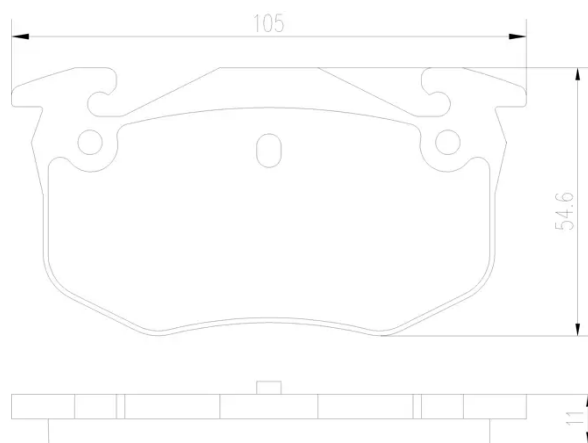

## Technical specifications

EAN code	Axle	Thickness
8020584099261	Rear	11 mm
Width	Height	Braking system
105 mm	55 mm	Bendix
Wear indicator	WVA number	Accessories
Prepared for wear indicator	20973,20974	With anti-squeal shim