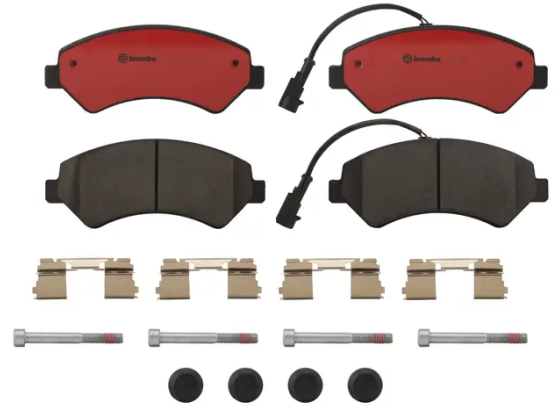

# BRAKE PAD PRIME CERAMIC P61118N

The P61118N NAO brake pad is synonymous with reliability

Brembo NAO brake pads stand out for their ultimate braking comfort, reduced friction wear and low dust mission, which makes for cleaner rims and reduced maintenance requirements. The advanced friction material in keeping with the strictest environmental standards is the main distinguishing feature of NAO compounds.

## Technical specifications

EAN code <b>8020584089552</b>	Axle <b>Front</b>	Thickness <b>19 mm</b>
Width <b>169 mm</b>	Height <b>69 mm</b>	Braking system <b>Brembo</b>
Wear indicator <b>Electric</b>	WVA number <b>24466,24467</b>	Accessories <b>With accessories With anti-squeal shim With brake caliper bolts</b>