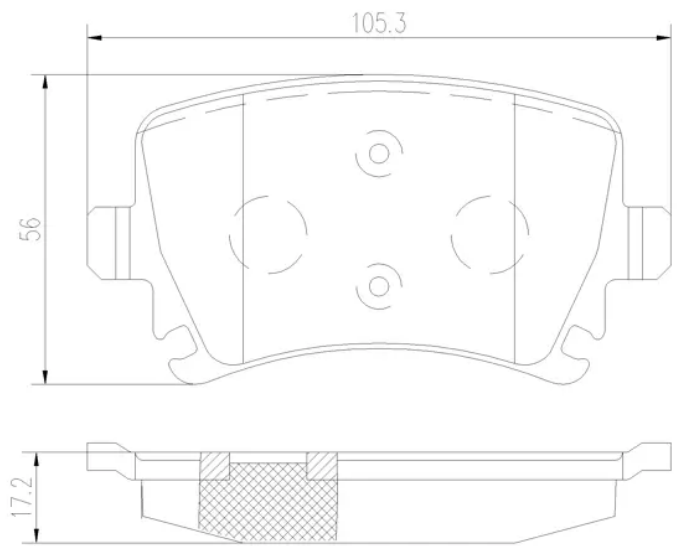

Technical specifications

EAN code
8020584100103

Axle
Rear

Thickness
17 mm

Width
105 mm

Height
56 mm

Braking system
Lucas

Wear indicator
Prepared for wear indicator

WVA number
23914

Accessories
**With accessories
With anti-squeal shim
With brake caliper bolts**