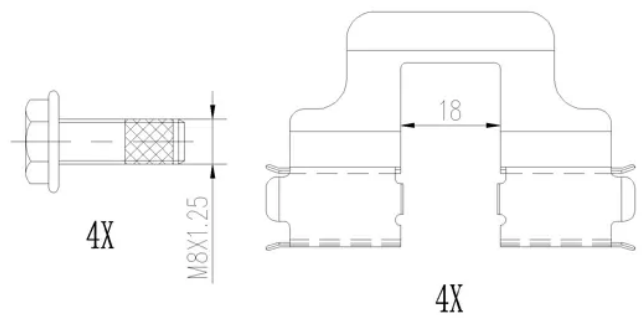

Technical specifications

EAN code
8020584100103

Axle
Rear

Thickness
17 mm

Width
105 mm

Height
56 mm

Braking system
Lucas

Wear indicator
Prepared for wear indicator

WVA number
23914

Accessories
**With accessories
With anti-squeal shim
With brake caliper bolts**

4PCS/SET

COMPATIBLE VEHICLES