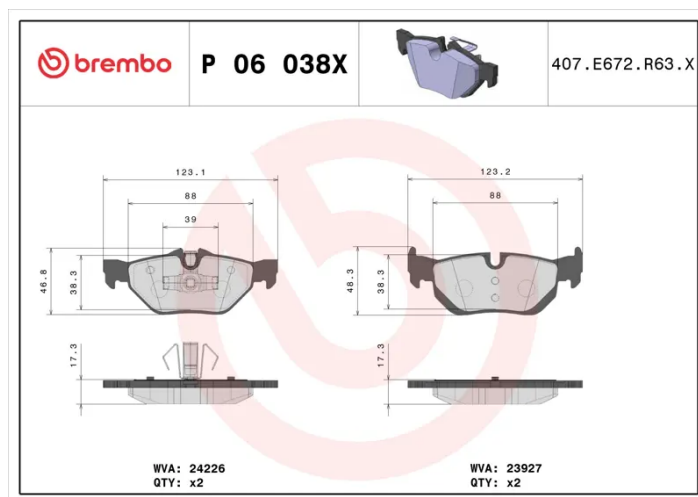

BRAKE PAD XTRA

P 06 038X

The P 06 038X Xtra brake pad is synonymous with reliability

Brembo Xtra brake pads, developed to enhance the advantages of the Xtra and Max discs, are made using the special BRM X L01 compound which consists of more than 30 different components. Compared with the compound used for original-equivalent pads, the new solution assures a higher friction coefficient, which translates to more precise and stable braking, at both high and low temperatures. All this makes for greater driving comfort and improved pedal modularity, without compromising the product's mileage output.

- ✓ OE-equivalent
- ✓ Brembo quality
- ✓ ECE-R90 certificate
- ✓ Safety
- ✓ Performance
- ✓ Sports driving

Technical specifications

EAN code 8020584068526	Axle Rear	Thickness 17 mm
Width 123 mm	Height 48 mm	Braking system Teves
Wear indicator Prepared for wear indicator	WVA number 23926,23927,24226	Accessories With anti-squeal shim