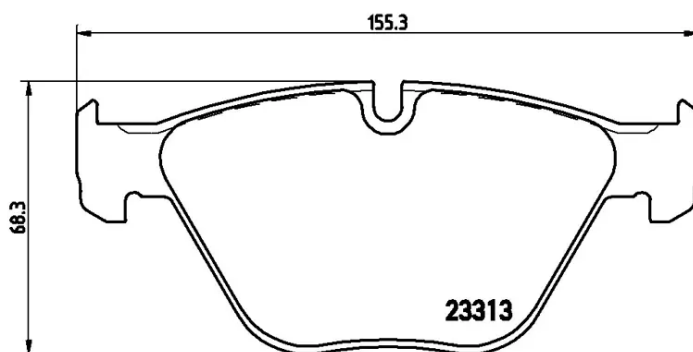

BRAKE PAD XTRA P 06 055X

The P 06 055X Xtra brake pad is synonymous with reliability

Brembo Xtra brake pads, developed to enhance the advantages of the Xtra and Max discs, are made using the special BRM X L01 compound which consists of more than 30 different components. Compared with the compound used for original-equivalent pads, the new solution assures a higher friction coefficient, which translates to more precise and stable braking, at both high and low temperatures. All this makes for greater driving comfort and improved pedal modularity, without compromising the product's mileage output.

- ✓ OE-equivalent
- ✓ Brembo quality
- ✓ ECE-R90 certificate
- ✓ Safety
- ✓ Performance
- ✓ Sports driving

Technical specifications

EAN code	Axle	Thickness
8020584068595	Front	20 mm
Width	Height	Braking system
155 mm	68 mm	Teves
Wear indicator	WVA number	Accessories
Prepared for wear indicator	23313,24255	With anti-squeal shim