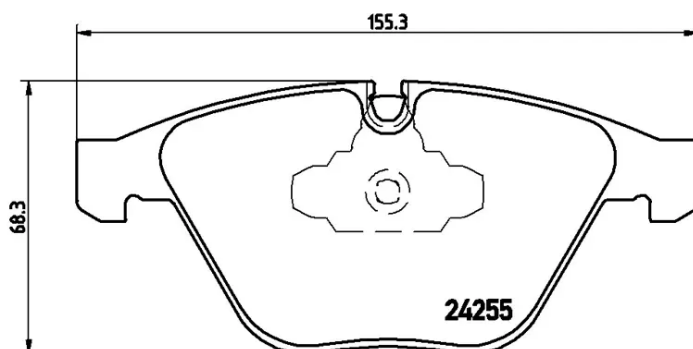

BRAKE PAD XTRA P 06 055X

The P 06 055X Xtra brake pad is synonymous with reliability

Brembo Xtra brake pads, developed to enhance the advantages of the Xtra and Max discs, are made using the special BRM X L01 compound which consists of more than 30 different components. Compared with the compound used for original-equivalent pads, the new solution assures a higher friction coefficient, which translates to more precise and stable braking, at both high and low temperatures. All this makes for greater driving comfort and improved pedal modularity, without compromising the product's mileage output.

- ✓ OE-equivalent
- ✓ Brembo quality
- ✓ ECE-R90 certificate
- ✓ Safety
- ✓ Performance
- ✓ Sports driving

Technical specifications

EAN code	Axle	Thickness
8020584068595	Front	20 mm
Width	Height	Braking system
155 mm	68 mm	Teves
Wear indicator	WVA number	Accessories
Prepared for wear indicator	23313,24255	With anti-squeal shim