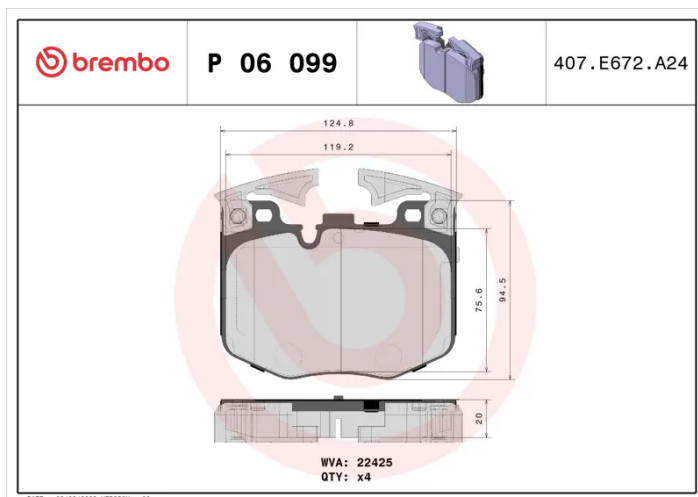

BRAKE PAD

P 06 099

The P 06 099 brake pad is synonymous with reliability

The Brembo brake pad guarantees ultimate safety when braking thanks to the use of more than 100 different compounds, designed according to the type of vehicle and use. Stopping distances reduced to a minimum, maximum driving comfort and silent operation are the most important features of Brembo materials. Brembo brake pads are supplied together with an extensive range of accessories and assembly kits for professional-standard installation.

- ✓ OE-equivalent
- ✓ Brembo quality
- ✓ ECE-R90 certificate
- ✓ Safety
- ✓ Performance
- ✓ Comfort

Technical specifications

EAN code 8020584087107	Axle Front	Thickness 20 mm
Width 126 mm	Height 95 mm	Braking system Brembo
Wear indicator Prepared for wear indicator	WVA number 22425	Accessories With anti-squeal shim With counterweights