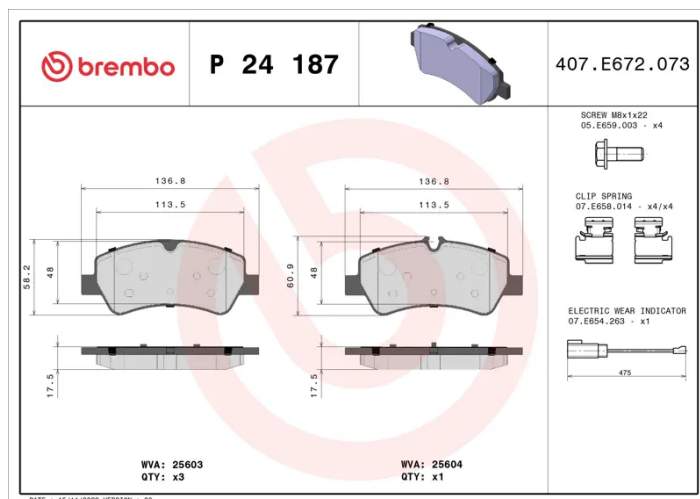

BRAKE PAD

P 24 187

The P 24 187 brake pad is synonymous with reliability

The Brembo brake pad guarantees ultimate safety when braking thanks to the use of more than 100 different compounds, designed according to the type of vehicle and use. Stopping distances reduced to a minimum, maximum driving comfort and silent operation are the most important features of Brembo materials. Brembo brake pads are supplied together with an extensive range of accessories and assembly kits for professional-standard installation.

- ✓ OE-equivalent
- ✓ Brembo quality
- ✓ ECE-R90 certificate
- ✓ Safety
- ✓ Performance
- ✓ Comfort
- ✓ With accessories

Technical specifications

EAN code 8020584084342	Axle Rear	Thickness 17 mm
Width 137 mm	Height 59 mm	Braking system TRW
Wear indicator Electric	WVA number 25603,25604	Accessories With accessories With anti-squeal shim With brake caliper bolts