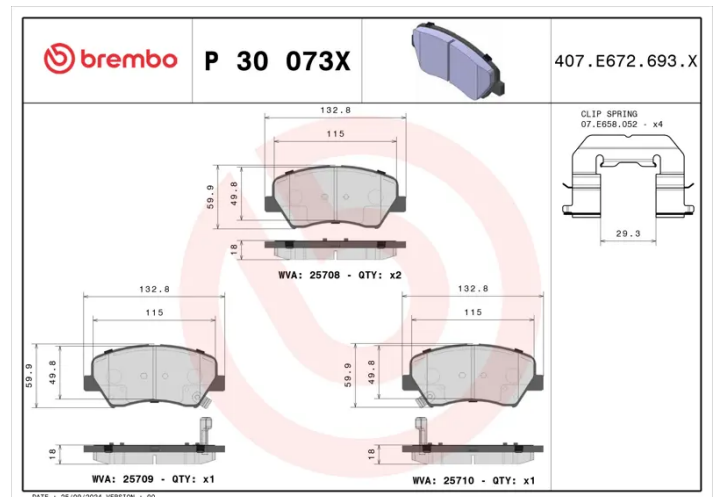

# BRAKE PAD XTRA P 30 073X

The P 30 073X Xtra brake pad is synonymous with reliability

Brembo Xtra brake pads, developed to enhance the advantages of the Xtra and Max discs, are made using the special BRM X L01 compound which consists of more than 30 different components. Compared with the compound used for original-equivalent pads, the new solution assures a higher friction coefficient, which translates to more precise and stable braking, at both high and low temperatures. All this makes for greater driving comfort and improved pedal modularity, without compromising the product's mileage output.

## Technical specifications

EAN code <b>8020584068885</b>	Axle <b>Front</b>	Thickness <b>18 mm</b>
Width <b>133 mm</b>	Height <b>60 mm</b>	Braking system <b>Bosch</b>
Wear indicator <b>Acoustic</b>	WVA number <b>25010,25708,25709</b>	Accessories <b>With accessories With anti-squeal shim</b>