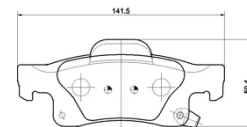

BRAKE PAD XTRA P 37 016X

The P 37 016X Xtra brake pad is synonymous with reliability

Brembo Xtra brake pads, developed to enhance the advantages of the Xtra and Max discs, are made using the special BRM X L01 compound which consists of more than 30 different components. Compared with the compound used for original-equivalent pads, the new solution assures a higher friction coefficient, which translates to more precise and stable braking, at both high and low temperatures. All this makes for greater driving comfort and improved pedal modularity, without compromising the product's mileage output.

- ✓ Brembo quality
- ✓ ECE-R90 certificate
- ✓ Safety
- ✓ Performance
- ✓ Sports driving
- ✓ With accessories

Technical specifications

| | | |
|-----------------------------------|--|---|
| EAN code 8020584134672 | Axle Rear | Thickness 18 mm |
| Width 140 mm | Height 52 mm | Braking system Teves |
| Wear indicator Acoustic | WVA number 25196,25197,25198 | Accessories With accessories With anti-squeal shim With piston clip |