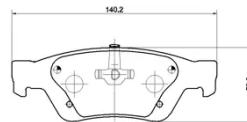

BRAKE PAD XTRA P 37 016X

The P 37 016X Xtra brake pad is synonymous with reliability

Brembo Xtra brake pads, developed to enhance the advantages of the Xtra and Max discs, are made using the special BRM X L01 compound which consists of more than 30 different components. Compared with the compound used for original-equivalent pads, the new solution assures a higher friction coefficient, which translates to more precise and stable braking, at both high and low temperatures. All this makes for greater driving comfort and improved pedal modularity, without compromising the product's mileage output.

- ✓ Brembo quality
- ✓ ECE-R90 certificate
- ✓ Safety
- ✓ Performance
- ✓ Sports driving
- ✓ With accessories

Technical specifications

| | | |
|-----------------------------------|--|---|
| EAN code 8020584134672 | Axle Rear | Thickness 18 mm |
| Width 140 mm | Height 52 mm | Braking system Teves |
| Wear indicator Acoustic | WVA number 25196,25197,25198 | Accessories With accessories With anti-squeal shim With piston clip |