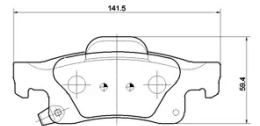

BRAKE PAD XTRA P 37 016X

The P 37 016X Xtra brake pad is synonymous with reliability

Brembo Xtra brake pads, developed to enhance the advantages of the Xtra and Max discs, are made using the special BRM X L01 compound which consists of more than 30 different components. Compared with the compound used for original-equivalent pads, the new solution assures a higher friction coefficient, which translates to more precise and stable braking, at both high and low temperatures. All this makes for greater driving comfort and improved pedal modularity, without compromising the product's mileage output.

- ✓ Brembo quality
- ✓ ECE-R90 certificate
- ✓ Safety
- ✓ Performance
- ✓ Sports driving
- ✓ With accessories

Technical specifications

| | | |
|-----------------------------------|--|---|
| EAN code 8020584134672 | Axle Rear | Thickness 18 mm |
| Width 140 mm | Height 52 mm | Braking system Teves |
| Wear indicator Acoustic | WVA number 25196,25197,25198 | Accessories With accessories With anti-squeal shim With piston clip |