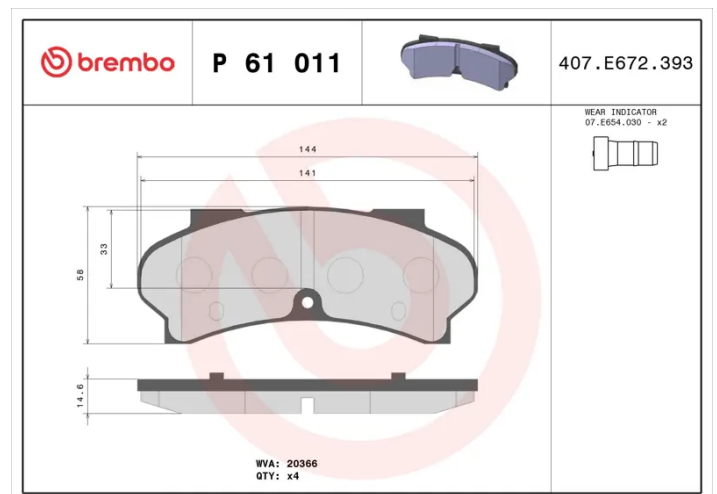

### Technical specifications

EAN code <b>8020584055878</b>	Axle <b>Front</b>	Thickness <b>15 mm</b>
Width <b>144 mm</b>	Height <b>57 mm</b>	Braking system <b>Bendix</b>
Wear indicator <b>Acoustic</b>	WVA number <b>20366,20367</b>	Accessories <b>With anti-squeal shim</b>