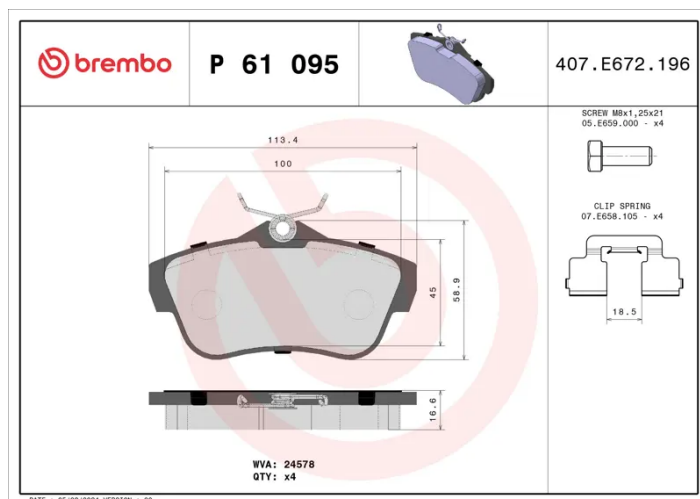

BRAKE PAD

P 61 095

The P 61 095 brake pad is synonymous with reliability

The Brembo brake pad guarantees ultimate safety when braking thanks to the use of more than 100 different compounds, designed according to the type of vehicle and use. Stopping distances reduced to a minimum, maximum driving comfort and silent operation are the most important features of Brembo materials. Brembo brake pads are supplied together with an extensive range of accessories and assembly kits for professional-standard installation.

- ✓ OE-equivalent
- ✓ Brembo quality
- ✓ ECE-R90 certificate
- ✓ Safety
- ✓ Performance
- ✓ Comfort
- ✓ With accessories

Technical specifications

EAN code 8020584061732	Axle Rear	Thickness 17 mm
Width 114 mm	Height 58 mm	Braking system Lucas
Wear indicator Without	WVA number 24578	Accessories With brake caliper bolts With accessories With anti-squeal shim