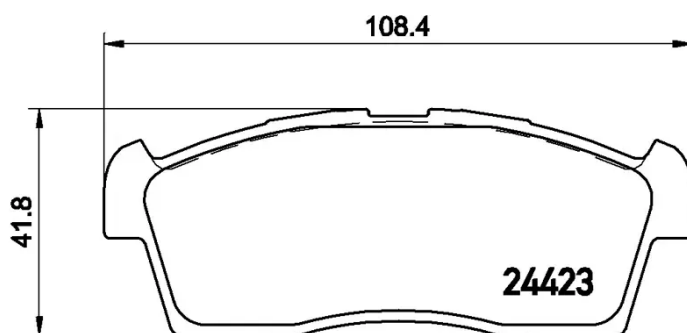

BRAKE PAD

P 61 108

The P 61 108 brake pad is synonymous with reliability

The Brembo brake pad guarantees ultimate safety when braking thanks to the use of more than 100 different compounds, designed according to the type of vehicle and use. Stopping distances reduced to a minimum, maximum driving comfort and silent operation are the most important features of Brembo materials. Brembo brake pads are supplied together with an extensive range of accessories and assembly kits for professional-standard installation.

- ✓ OE-equivalent
- ✓ Brembo quality
- ✓ ECE-R90 certificate
- ✓ Safety
- ✓ Performance
- ✓ Comfort

Technical specifications

EAN code 8020584103562	Axle Front	Thickness 15 mm
Width 108 mm	Height 42 mm	Braking system Sumitomo
Wear indicator Acoustic	WVA number 24423,25230,25231	Accessories With anti-squeal shim