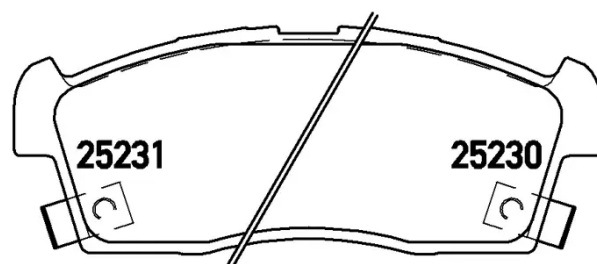

BRAKE PAD

P 61 108

The P 61 108 brake pad is synonymous with reliability

The Brembo brake pad guarantees ultimate safety when braking thanks to the use of more than 100 different compounds, designed according to the type of vehicle and use. Stopping distances reduced to a minimum, maximum driving comfort and silent operation are the most important features of Brembo materials. Brembo brake pads are supplied together with an extensive range of accessories and assembly kits for professional-standard installation.

- ✓ OE-equivalent
- ✓ Brembo quality
- ✓ ECE-R90 certificate
- ✓ Safety
- ✓ Performance
- ✓ Comfort

Technical specifications

EAN code 8020584103562	Axle Front	Thickness 15 mm
Width 108 mm	Height 42 mm	Braking system Sumitomo
Wear indicator Acoustic	WVA number 24423,25230,25231	Accessories With anti-squeal shim