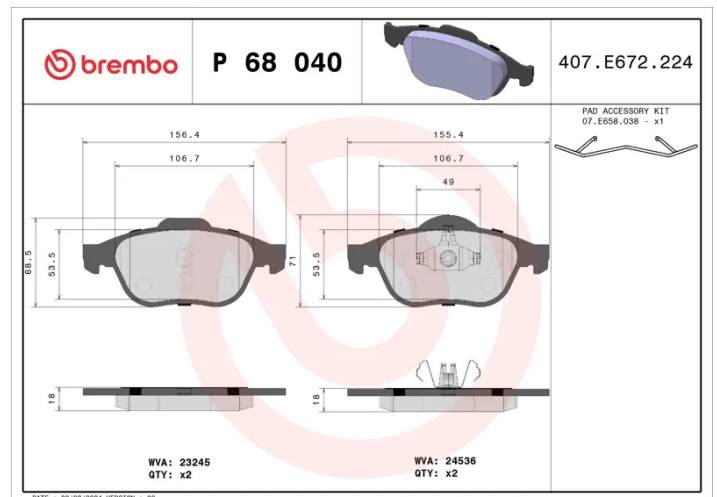

BRAKE PAD

P 68 040

The P 68 040 brake pad is synonymous with reliability

The Brembo brake pad guarantees ultimate safety when braking thanks to the use of more than 100 different compounds, designed according to the type of vehicle and use. Stopping distances reduced to a minimum, maximum driving comfort and silent operation are the most important features of Brembo materials. Brembo brake pads are supplied together with an extensive range of accessories and assembly kits for professional-standard installation.

- ✓ OE-equivalent
- ✓ Brembo quality
- ✓ ECE-R90 certificate
- ✓ Safety
- ✓ Performance
- ✓ Comfort
- ✓ With accessories

Technical specifications

EAN code 8020584061916	Axle Front	Thickness 18 mm
Width 155 mm	Height 68 mm	Braking system Teves
Wear indicator Without	WVA number 23245,24536	Accessories With accessories With anti-squeal shim With piston clip