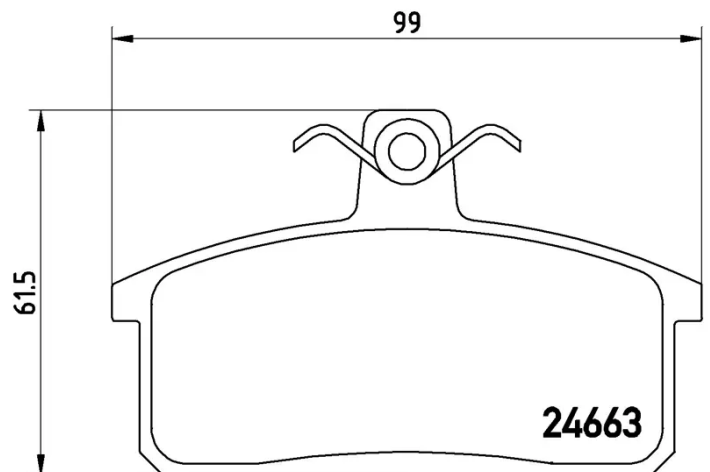

BRAKE PAD

P 79 007

The P 79 007 brake pad is synonymous with reliability

The Brembo brake pad guarantees ultimate safety when braking thanks to the use of more than 100 different compounds, designed according to the type of vehicle and use. Stopping distances reduced to a minimum, maximum driving comfort and silent operation are the most important features of Brembo materials. Brembo brake pads are supplied together with an extensive range of accessories and assembly kits for professional-standard installation.

- ✓ OE-equivalent
- ✓ Brembo quality
- ✓ ECE-R90 certificate
- ✓ Safety
- ✓ Performance
- ✓ Comfort

Technical specifications

EAN code	Axle	Thickness
8020584057278	Front and rear	14 mm
Width	Height	Braking system
99 mm	62 mm	Lucas
Wear indicator	WVA number	Accessories
Without	24663	With anti-squeal shim