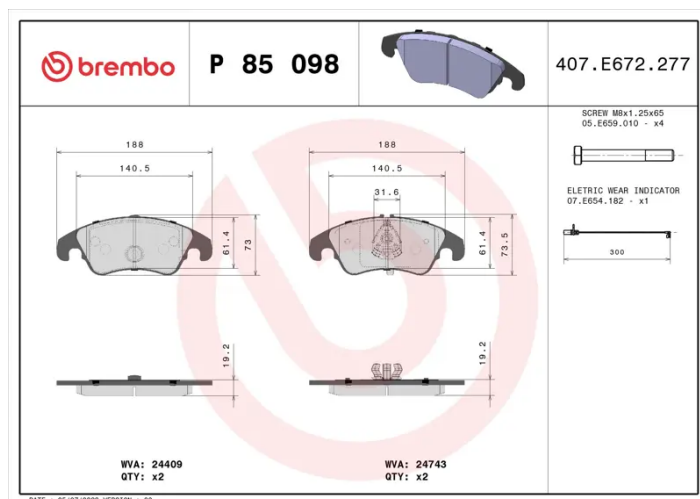

BRAKE PAD

P 85 098

The P 85 098 brake pad is synonymous with reliability

The Brembo brake pad guarantees ultimate safety when braking thanks to the use of more than 100 different compounds, designed according to the type of vehicle and use. Stopping distances reduced to a minimum, maximum driving comfort and silent operation are the most important features of Brembo materials. Brembo brake pads are supplied together with an extensive range of accessories and assembly kits for professional-standard installation.

- ✓ OE-equivalent
- ✓ Brembo quality
- ✓ ECE-R90 certificate
- ✓ Safety
- ✓ Performance
- ✓ Comfort
- ✓ With accessories

Technical specifications

EAN code 8020584062470	Axle Front	Thickness 19 mm
Width 188 mm	Height 73 mm	Braking system Lucas
Wear indicator Electric	WVA number 24408,24409,24743	Accessories With accessories With anti-squeal shim With brake caliper bolts With piston clip