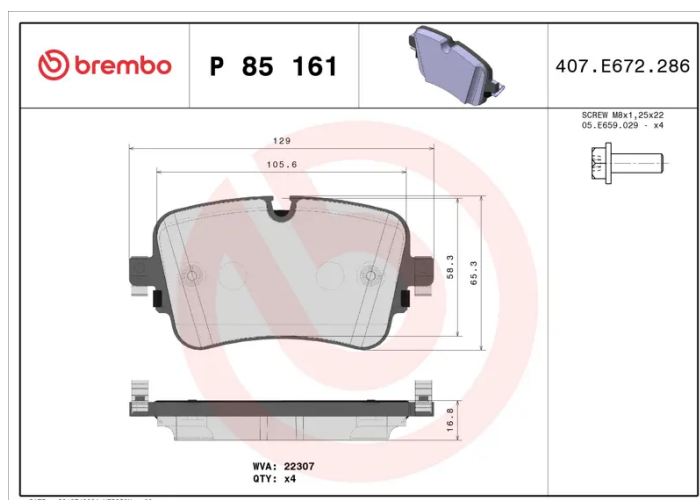

BRAKE PAD

P 85 161

The P 85 161 brake pad is synonymous with reliability

The Brembo brake pad guarantees ultimate safety when braking thanks to the use of more than 100 different compounds, designed according to the type of vehicle and use. Stopping distances reduced to a minimum, maximum driving comfort and silent operation are the most important features of Brembo materials. Brembo brake pads are supplied together with an extensive range of accessories and assembly kits for professional-standard installation.

- ✓ OE-equivalent
- ✓ Brembo quality
- ✓ ECE-R90 certificate
- ✓ Safety
- ✓ Performance
- ✓ Comfort

Technical specifications

EAN code 8020584084793	Axle Rear	Thickness 17 mm
Width 129 mm	Height 65 mm	Braking system TRW
Wear indicator Prepared for wear indicator	WVA number 22307	Accessories With anti-squeal shim With brake caliper bolts