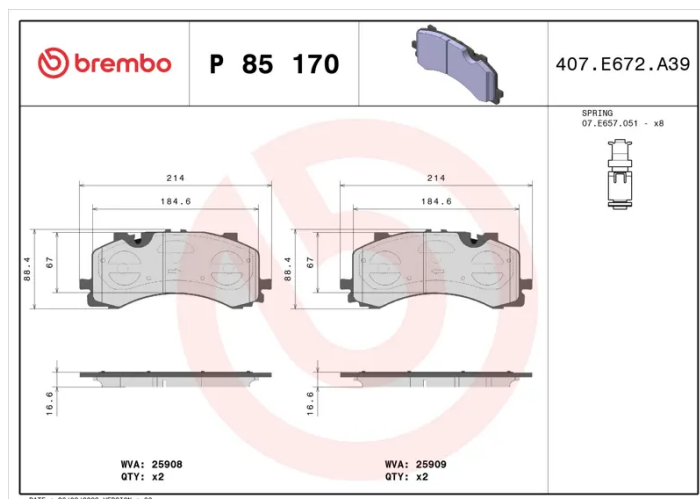

### Technical specifications

EAN code <b>8020584068441</b>	Axle <b>Front</b>	Thickness <b>17 mm</b>
Width <b>214 mm</b>	Height <b>88 mm</b>	Braking system <b>Akebono</b>
Wear indicator <b>Prepared for wear indicator</b>	WVA number <b>25909,25908</b>	Accessories <b>With piston clip With anti-squeal shim With accessories</b>