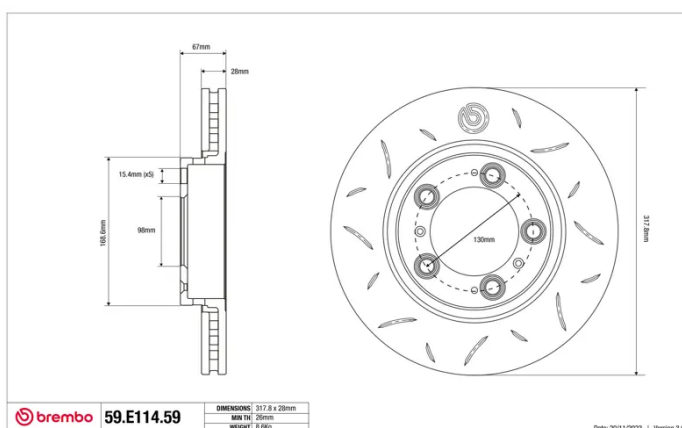

SPORT | TY3 BRAKE DISC

59.E114.59

The 59.E114.59 brake disc is synonymous with reliability

Type-3 slotting used to distinguish the Brembo SPORT | TY3 brake disc is widely used in professional motorsports. It therefore offers superior initial response with excellent release characteristics, improving braking performance while giving the vehicle an aggressive appearance. The Brembo logo on the braking surface adds an exclusive and unique touch to the vehicle. The SPORT | TY3 brake discs are plug-and-play since they replace OE discs directly.

- ✓ OE-equivalent
- ✓ Brembo quality
- ✓ ECE-R90 certificate
- ✓ Safety
- ✓ Performance
- ✓ Comfort
- ✓ Sports driving
- ✓ Sparty look

Technical specifications

Diameter	Thickness (TH)	Height (A)
318 mm	28 mm	67 mm
Number of holes (C)	Brake disc type	Centering
5	Solid	98 mm
Min. thickness	Axle	
26 mm	Front	
Units per box	EAN code	
1	8020584605325	

59.E114.59
 DIMENSIONE: 317.8 x 28mm
 MIN TH: 26mm
 WEIGHT: 6.9kg

Date: 2011/2023 | Version: 3.00