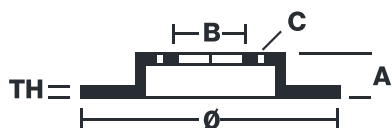

SPORT | TY3 BRAKE DISC

59.E114.59

The 59.E114.59 brake disc is synonymous with reliability

Type-3 slotting used to distinguish the Brembo SPORT | TY3 brake disc is widely used in professional motorsports. It therefore offers superior initial response with excellent release characteristics, improving braking performance while giving the vehicle an aggressive appearance. The Brembo logo on the braking surface adds an exclusive and unique touch to the vehicle. The SPORT | TY3 brake discs are plug-and-play since they replace OE discs directly.

- ✓ OE-equivalent
- ✓ Brembo quality
- ✓ ECE-R90 certificate
- ✓ Safety
- ✓ Performance
- ✓ Comfort
- ✓ Sports driving
- ✓ Sparty look

Technical specifications

Diameter	Thickness (TH)	Height (A)
318 mm	28 mm	67 mm
Number of holes (C)	Brake disc type	Centering
5	Solid	98 mm
Min. thickness	Axle	
26 mm	Front	
Units per box	EAN code	
1	8020584605325	

59.E114.59
 DIMENSIONE: 317.8 x 28mm
 MIN TH: 26mm
 WEIGHT: 6.9kg

Date: 2011/2023 | Version: 3.00