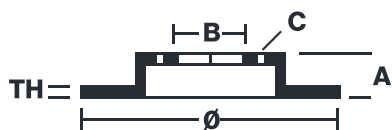

SPORT | TY3 BRAKE DISC

59.E115.37

The 59.E115.37 brake disc is synonymous with reliability

Type-3 slotting used to distinguish the Brembo SPORT | TY3 brake disc is widely used in professional motorsports. It therefore offers superior initial response with excellent release characteristics, improving braking performance while giving the vehicle an aggressive appearance. The Brembo logo on the braking surface adds an exclusive and unique touch to the vehicle. The SPORT | TY3 brake discs are plug-and-play since they replace OE discs directly.

- ✓ OE-equivalent
- ✓ Brembo quality
- ✓ ECE-R90 certificate
- ✓ Safety
- ✓ Performance
- ✓ Comfort
- ✓ Sports driving
- ✓ Sparty look

Technical specifications

Diameter	Thickness (TH)	Height (A)
258 mm	23 mm	44 mm
Number of holes (C)	Brake disc type	Centering
4	Solid	64 mm
Min. thickness	Tightening torque	Axle
21 mm	85 Nm	Front
Units per box	EAN code	
1	8020584606100	