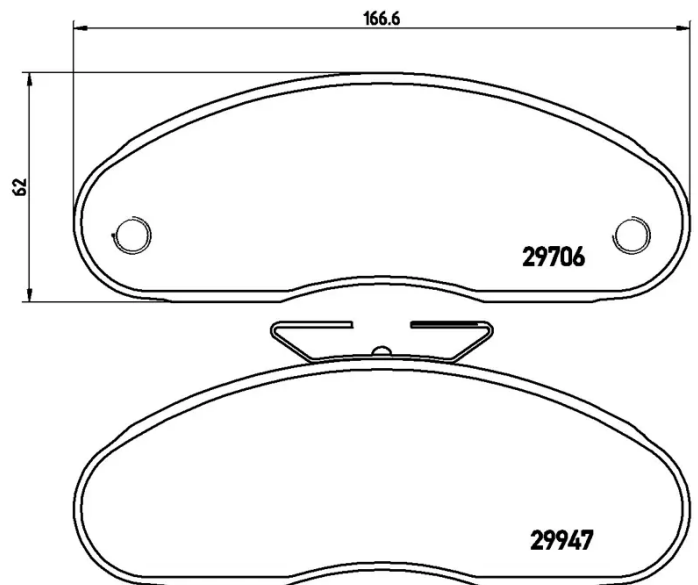

## P 68 013

The P 68 013 brake pad is synonymous with reliability

The Brembo brake pad guarantees ultimate safety when braking thanks to the use of more than 100 different compounds, designed according to the type of vehicle and use. Stopping distances reduced to a minimum, maximum driving comfort and silent operation are the most important features of Brembo materials. Brembo brake pads are supplied together with an extensive range of accessories and assembly kits for professional-standard installation.

### Technical specifications

EAN code <b>8020584056769</b>	Axle <b>Front</b>	Thickness <b>17 mm</b>
Width <b>167 mm</b>	Height <b>62 mm</b>	Braking system <b>Bendix</b>
Wear indicator <b>Without</b>	WVA number <b>29706,29947</b>	Accessories <b>With anti-squeal shim</b>