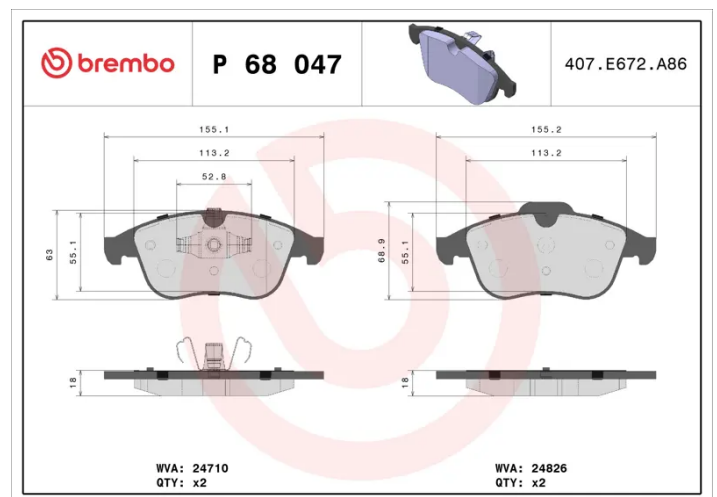

## P 68 047

The P 68 047 brake pad is synonymous with reliability

The Brembo brake pad guarantees ultimate safety when braking thanks to the use of more than 100 different compounds, designed according to the type of vehicle and use. Stopping distances reduced to a minimum, maximum driving comfort and silent operation are the most important features of Brembo materials. Brembo brake pads are supplied together with an extensive range of accessories and assembly kits for professional-standard installation.

### Technical specifications

EAN code <b>8020584061985</b>	Axle <b>Front</b>	Thickness <b>18 mm</b>
Width <b>155 mm</b>	Height <b>63 mm</b>	Braking system <b>Teves</b>
Wear indicator <b>Without</b>	WVA number <b>24710,24826</b>	Accessories <b>With accessories With anti-squeal shim With piston clip</b>