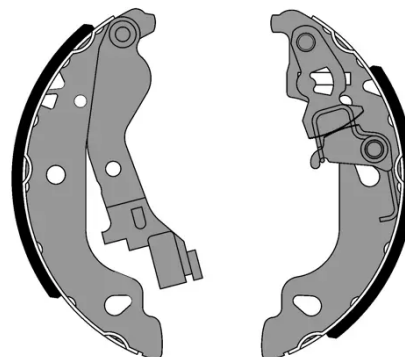

SHOE

S 23 550

The S 23 550 brake shoe is synonymous with reliability

Brembo brake shoes of original equipment quality guarantee the safe and reliable performance of your drum braking system. All Brembo brake shoes are accompanied by a ECE-R90 homologation certificate.

- ✓ OE-equivalent
- ✓ Brembo quality
- ✓ ECE-R90 certificate
- ✓ Safety
- ✓ Durability

Technical specifications

EAN code
8432509640210

Rear

Diameter
180 mm

Width
30 mm

Braking system
AP Lockheed

COMPATIBLE VEHICLES