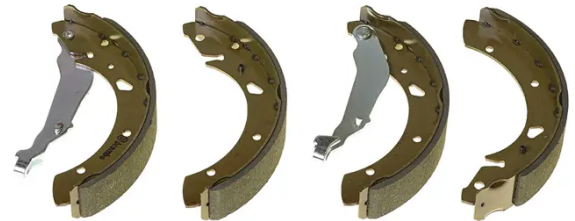

SHOE

S 28 508

The S 28 508 brake shoe is synonymous with reliability

Brembo brake shoes of original equipment quality guarantee the safe and reliable performance of your drum braking system. All Brembo brake shoes are accompanied by a ECE-R90 homologation certificate.

- ✓ OE-equivalent
- ✓ Brembo quality
- ✓ ECE-R90 certificate
- ✓ Safety
- ✓ Durability

Technical specifications

EAN code
8432509641293

Rear

Diameter
229 mm

Width
42 mm

Braking system
TRW

Parking brake lever
With handbrake
lever