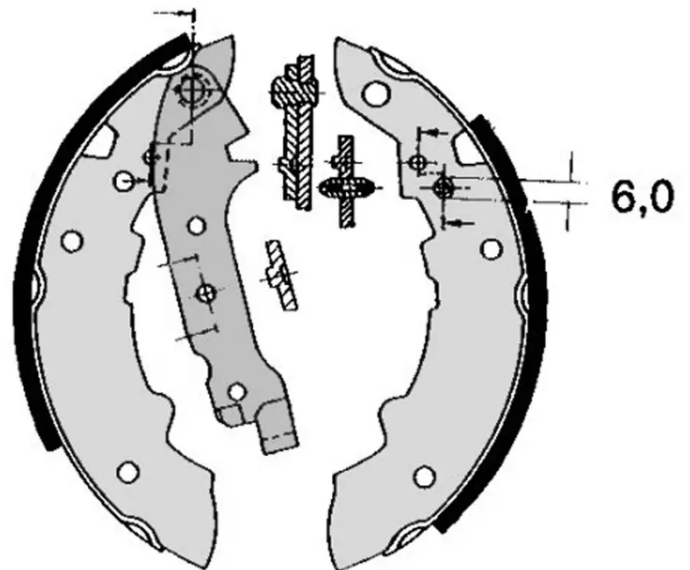

Technical specifications

EAN code
8432509643778

Rear

Diameter
180 mm

Width
42 mm

Braking system
TRW-Lucas

Parking brake lever