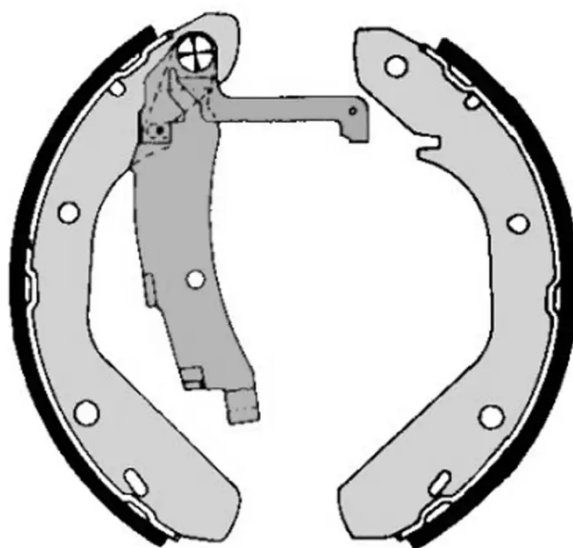

## S 85 520

The S 85 520 brake shoe is synonymous with reliability

Brembo brake shoes of original equipment quality guarantee the safe and reliable performance of your drum braking system. All Brembo brake shoes are accompanied by a ECE-R90 homologation certificate.

### Technical specifications

EAN code  
8432509644768

Rear

Diameter  
200 mm

Width  
31 mm

Braking system  
VAG

Parking brake lever  
With handbrake lever

COMPATIBLE VEHICLES