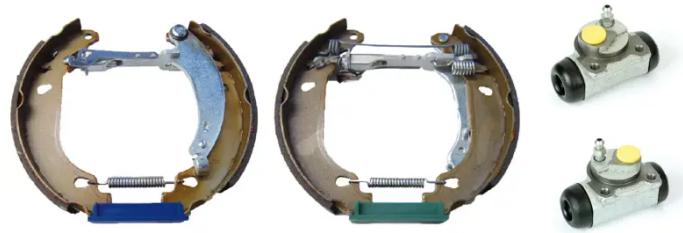

# SHOE KIT K 61 077

The K 61 077 shoe kit is synonymous with reliability

The Brembo Kit & Fit is the ideal solution for the maintenance of drum brakes: everything you need for quick and efficient servicing is supplied in a single pre-assembled package, all with guaranteed Brembo quality. The kit contains all the components necessary for drum brake maintenance: shoes, brake wheel cylinders, springs, lubricant, and fixing kit.

## Technical specifications

EAN code	Axle	Diameter
<b>8020584076460</b>	<b>Rear</b>	<b>180 mm</b>
Width	Master cylinder diameter	Type of assembly
<b>30 mm</b>	<b>21 mm</b>	<b>Pre-assembled</b>
Braking system	Brake proportioning valve	
<b>Bosch</b>		