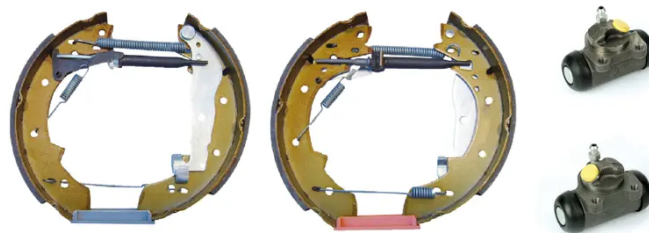

SHOE KIT K 68 040

The K 68 040 shoe kit is synonymous with reliability

The Brembo Kit & Fit is the ideal solution for the maintenance of drum brakes: everything you need for quick and efficient servicing is supplied in a single pre-assembled package, all with guaranteed Brembo quality. The kit contains all the components necessary for drum brake maintenance: shoes, brake wheel cylinders, springs, lubricant, and fixing kit.

- ✓ OE-equivalent
- ✓ Brembo quality
- ✓ ECE-R90 certificate
- ✓ Safety
- ✓ Durability
- ✓ Quick assembly
- ✓ With accessories
- ✓ Pre-Assembled Kit

Technical specifications

EAN code	Axle	Diameter
8020584076743	Rear	229 mm
Width	Master cylinder diameter	Type of assembly
42 mm	22 mm	Pre-assembled
Braking system	Brake proportioning valve	
Lucas		