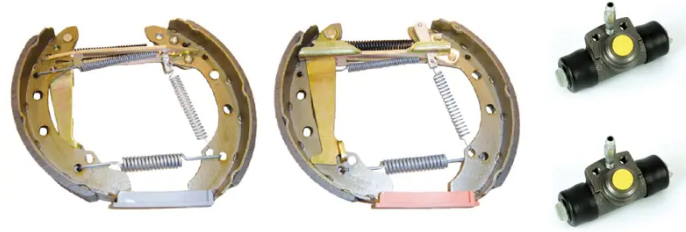

SHOE KIT K 85 009

The K 85 009 shoe kit is synonymous with reliability

The Brembo Kit & Fit is the ideal solution for the maintenance of drum brakes: everything you need for quick and efficient servicing is supplied in a single pre-assembled package, all with guaranteed Brembo quality. The kit contains all the components necessary for drum brake maintenance: shoes, brake wheel cylinders, springs, lubricant, and fixing kit.

- ✓ OE-equivalent
- ✓ Brembo quality
- ✓ ECE-R90 certificate
- ✓ Safety
- ✓ Durability
- ✓ Quick assembly
- ✓ With accessories
- ✓ Pre-Assembled Kit

Technical specifications

EAN code	Axle	Diameter
8020584077061	Rear	200 mm
Width	Master cylinder diameter	Type of assembly
40 mm	17 mm	Pre-assembled
Braking system	Brake proportioning valve	
VAG	Manual	