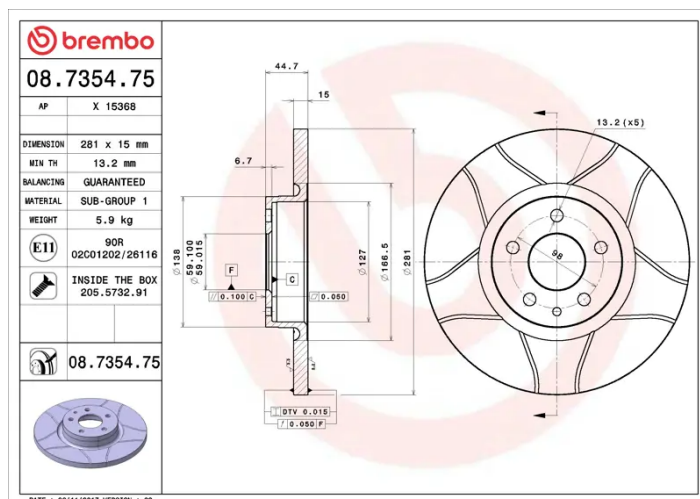

- ✓ Brembo quality
- ✓ ECE-R90 certificate
- ✓ Performance
- ✓ Sports driving
- ✓ Sporty look
- ✓ Anti-corrosion
- ✓ Fastening screws

Technical specifications

EAN code
8020584012147

Axle
Front

Diameter Ø
281 mm

Thickness (TH)
15 mm

Height (A)
45 mm

Number of holes (C)
5

Brake disc type
Solid

Centering (B)
59 mm

Min. thickness
13,2 mm

Tightening torque
98 Nm

COMPATIBLE VEHICLES