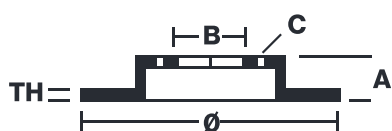

BRAKE DISC MAX

08.7354.75

The **08.7354.75 Max** brake disc is synonymous with reliability

The Brembo Max brake disc features grooves on the braking surface. The special shape of the grooves generates greater fading resistance and constant renewal of friction material, quickly restoring optimum braking conditions. The UV paint completes the sporty look.

- ✓ Brembo quality
- ✓ ECE-R90 certificate
- ✓ Performance
- ✓ Sports driving
- ✓ Sporty look
- ✓ Anti-corrosion
- ✓ Fastening screws

Technical specifications

EAN code
8020584012147

Axle
Front

Diameter Ø
281 mm